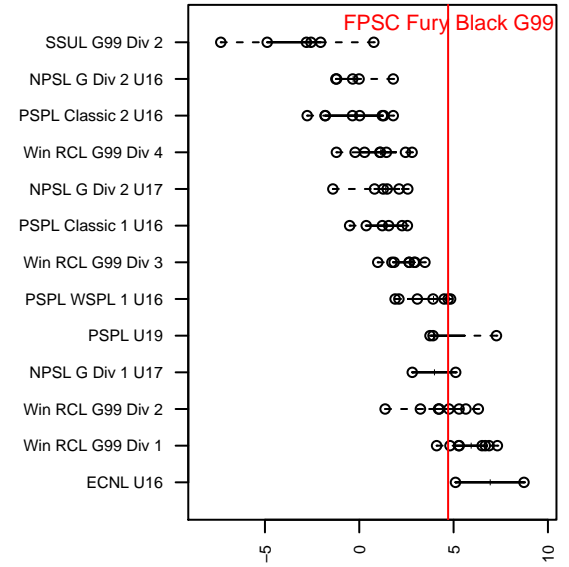

**attack and defense rating
relative to others at age
and all opponents in last 13 months**