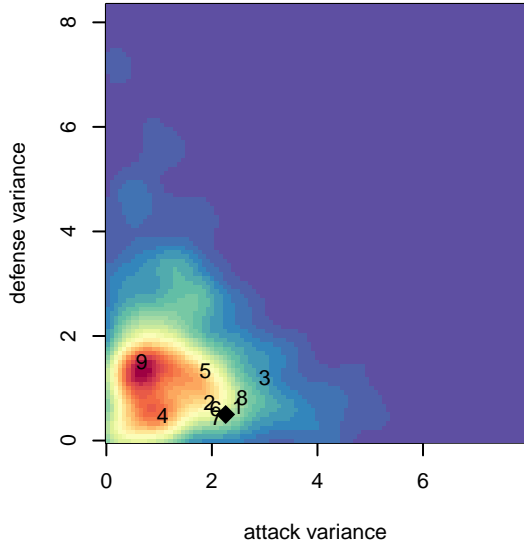

FPSC Fury Black G99

Franklin Pierce SC
 Tacoma, WA
 G99 total strength=1594
 attack=14.11 defense=17.38
 fall league = PSPL WSPL 1 U16

alt names used:
 FPSC FURY FURY 99 BLACK (WA)
 Fury G99 Black
 Fury G99 Black
 Fury G99 Black
 FPSC Fury G99 Black
 FPSC Fury G99 Black
 FPSC FURY G99 BLACK (WA)

FPSC Fury Black G99
 Dots are actual minus expected GF (blue circles) and GA (red triangles).
 Blue line is smoothed change in attack strength. Red is smoothed change in defense strength.

**attack and defense variance (black dot)
relative to other teams
and top 10 in region**