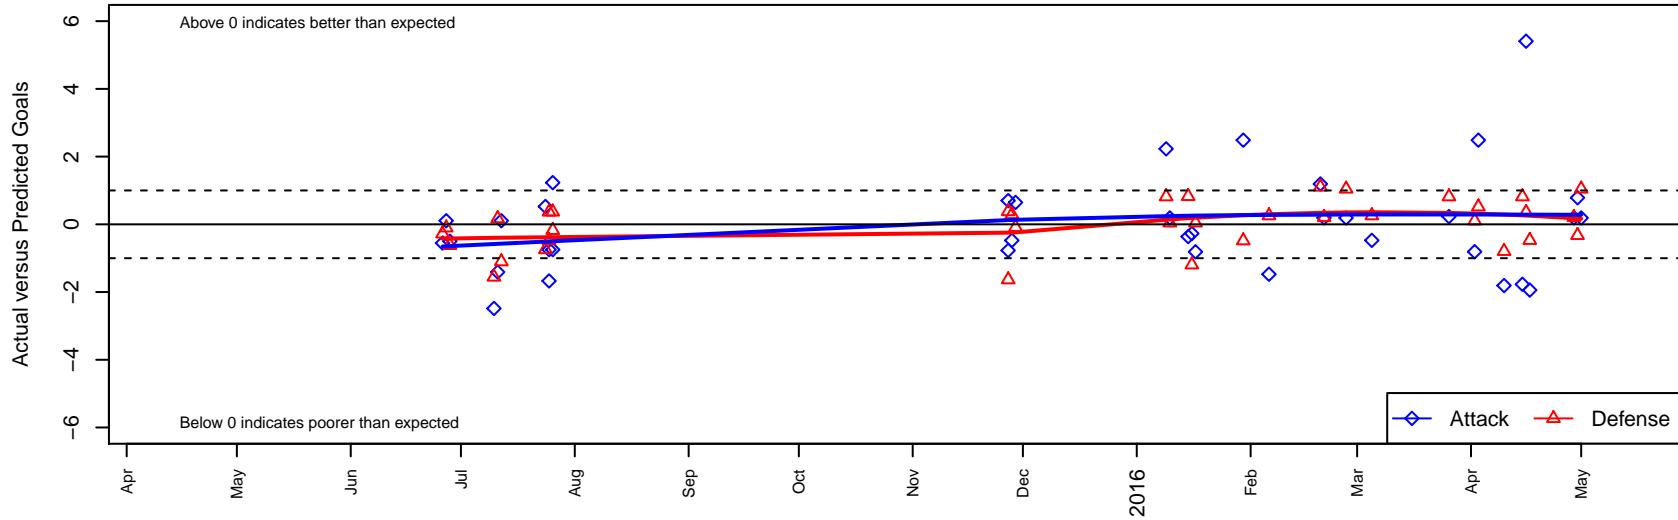

FPSC Fury Black G99

Franklin Pierce SC
 Tacoma, WA
 G99 total strength=1594
 attack=14.11 defense=17.38
 fall league = PSPL WSPL 1 U16

alt names used:
 FPSC FURY FURY 99 BLACK (WA)
 Fury G99 Black
 Fury G99 Black
 Fury G99 Black
 FPSC Fury G99 Black
 FPSC Fury G99 Black
 FPSC FURY G99 BLACK (WA)

FPSC Fury Black G99
 Dots are actual minus expected GF (blue circles) and GA (red triangles).
 Blue line is smoothed change in attack strength. Red is smoothed change in defense strength.

**attack and defense variance (black dot)
relative to other teams
and top 10 in region**