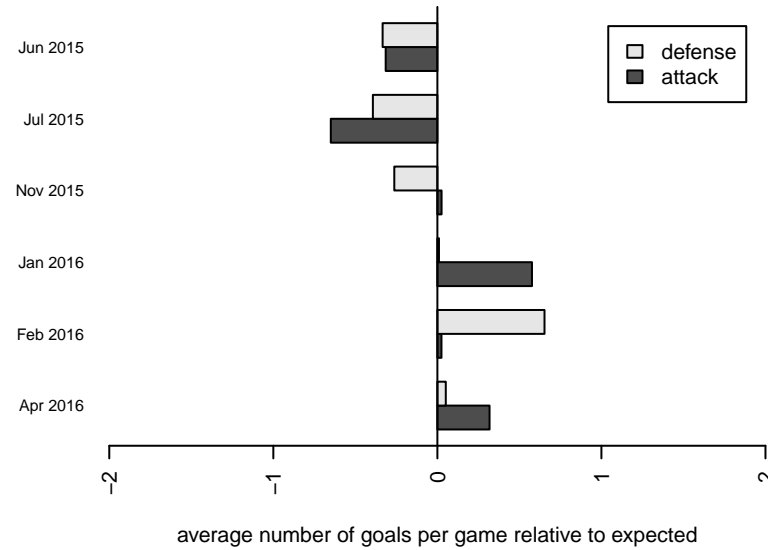

Performance relative to 13 month average